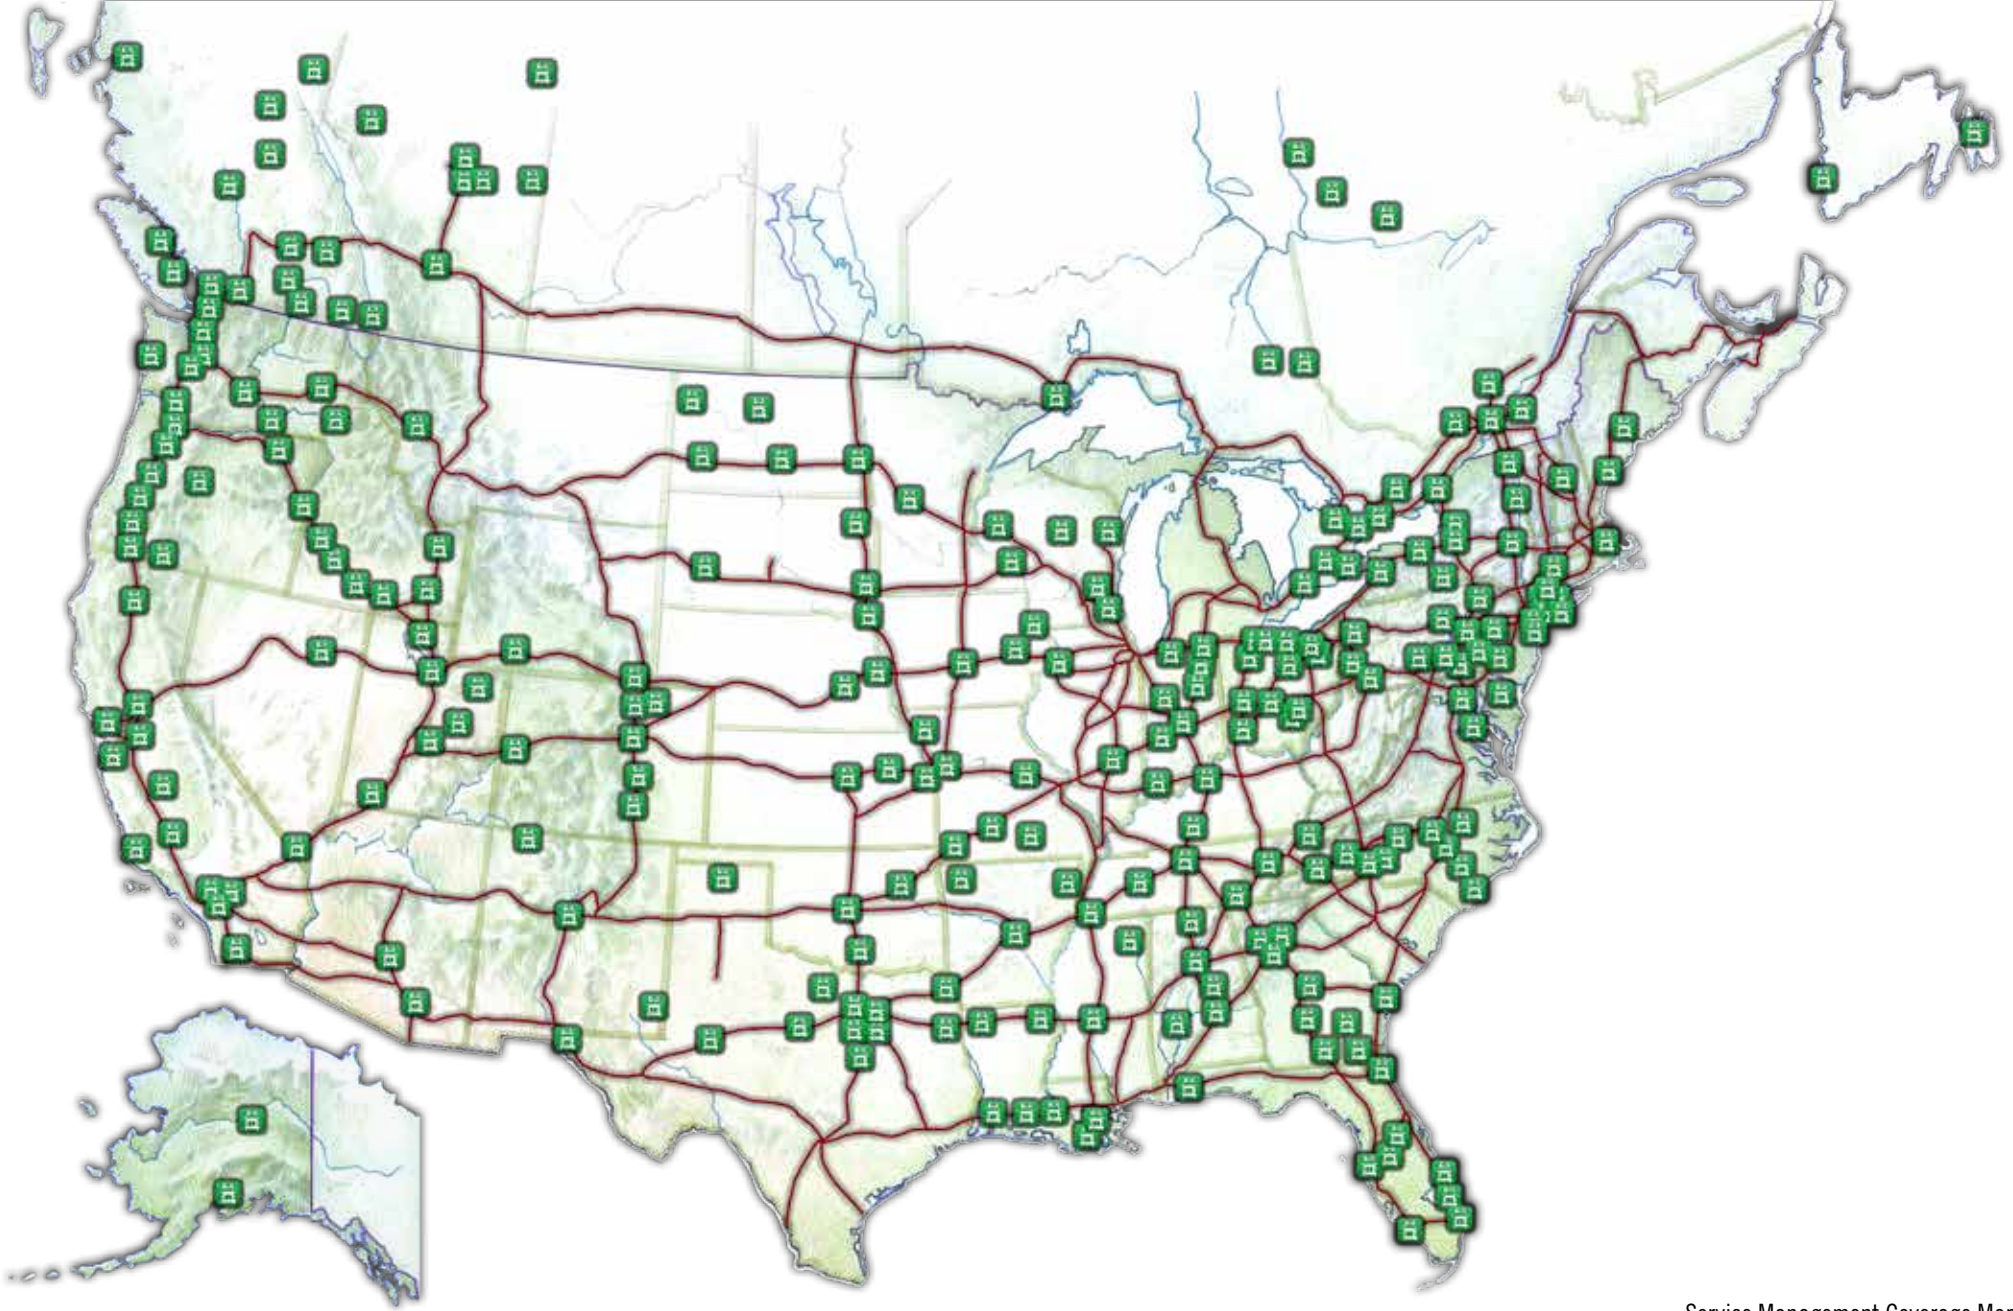

Service Management Coverage Map

KENWORTH  
TRUCKTECH+  
Service Management

**KENWORTH.**  
The World's Best.